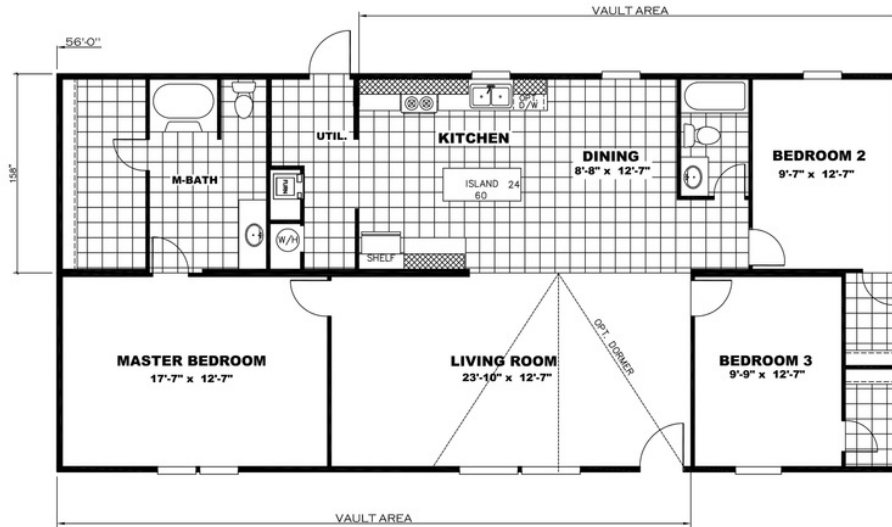

**THRILL** Model number: 21TRU28563RH19**3 beds • 2 baths • 1568 sq.ft. • 28' width • 56' depth**

Our home building facilities invest in continuous product and process improvements. Plans, dimensions, features, materials, specifications and availability are subject to change without notice or obligation. Renderings and floor plans are representative likenesses of our homes and may differ from the actual homes. We invite you to tour a Home Center near you and inspect the highest value in quality housing available or call (704) 528-7960 to speak with a Home Consultant. Copyright 2017, CMH. All rights reserved.

THRILL Model number: 21TRU28563RH19

3 beds • 2 baths • 1568 sq.ft. • 28' width • 56' depth

Our home building facilities invest in continuous product and process improvements. Plans, dimensions, features, materials, specifications and availability are subject to change without notice or obligation. Renderings and floor plans are representative likenesses of our homes and may differ from the actual homes. We invite you to tour a Home Center near you and inspect the highest value in quality housing available or call (704) 528-7960 to speak with a Home Consultant. Copyright 2017, CMH. All rights reserved.