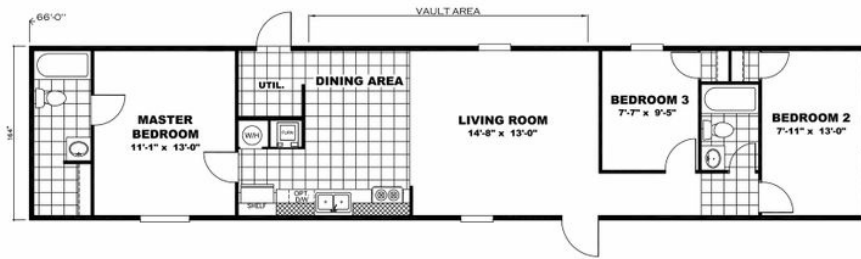

36TRR14663BH19

**36TRR14663BH19** Model number: 36TRR14663BH19

**3 beds • 2 baths • 924 sq.ft. • 14' width • 66' depth**

Our home building facilities invest in continuous product and process improvements. Plans, dimensions, features, materials, specifications and availability are subject to change without notice or obligation. Renderings and floor plans are representative likenesses of our homes and may differ from the actual homes. We invite you to tour a Home Center near you and inspect the highest value in quality housing available or call (704) 528-7960 to speak with a Home Consultant. Copyright 2017, CMH. All rights reserved.