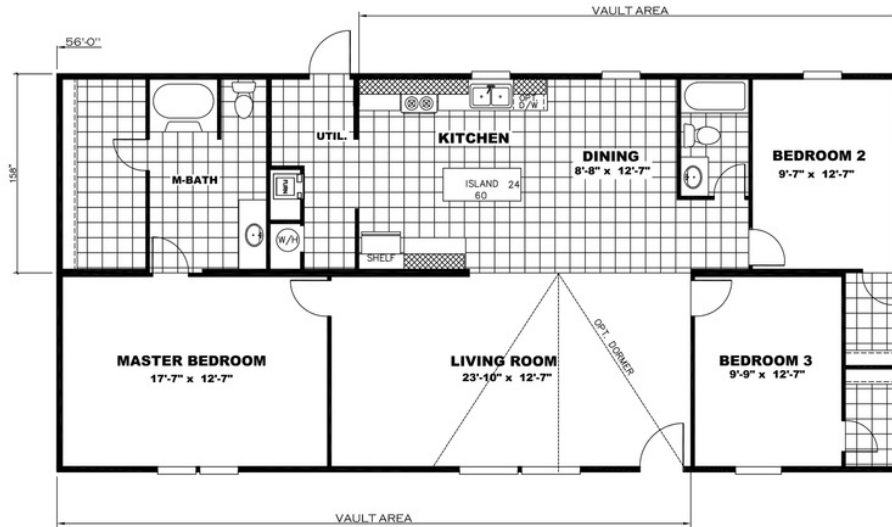

**THRILL** Model number:**3 beds • 2 baths • 1475 sq.ft. • 28' width • 56' depth**

Our home building facilities invest in continuous product and process improvements. Plans, dimensions, features, materials, specifications and availability are subject to change without notice or obligation. Renderings and floor plans are representative likenesses of our homes and may differ from the actual homes. We invite you to tour a Home Center near you and inspect the highest value in quality housing available or call (704) 528-7960 to speak with a Home Consultant. Copyright 2017, CMH. All rights reserved.

THRILL Model number:

3 beds • 2 baths • 1475 sq.ft. • 28' width • 56' depth

Our home building facilities invest in continuous product and process improvements. Plans, dimensions, features, materials, specifications and availability are subject to change without notice or obligation. Renderings and floor plans are representative likenesses of our homes and may differ from the actual homes. We invite you to tour a Home Center near you and inspect the highest value in quality housing available or call (704) 528-7960 to speak with a Home Consultant. Copyright 2017, CMH. All rights reserved.