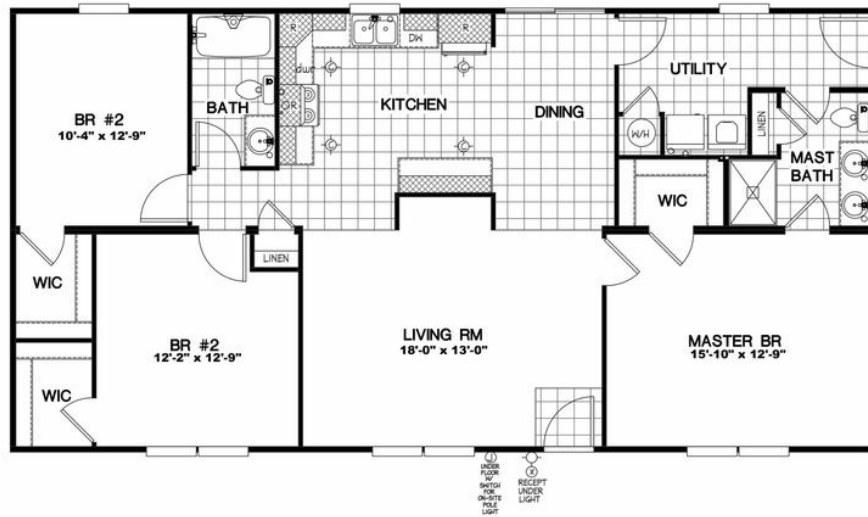

### 2089 52X28 3+2 HERITAGE Model number:

3 beds • 2 baths • 1386 sq.ft. • 28' width • 52' depth

Our home building facilities invest in continuous product and process improvements. Plans, dimensions, features, materials, specifications and availability are subject to change without notice or obligation. Renderings and floor plans are representative likenesses of our homes and may differ from the actual homes. We invite you to tour a Home Center near you and inspect the highest value in quality housing available or call (704) 528-7960 to speak with a Home Consultant. Copyright 2017, CMH. All rights reserved.

## 2089 52X28 3+2 HERITAGE