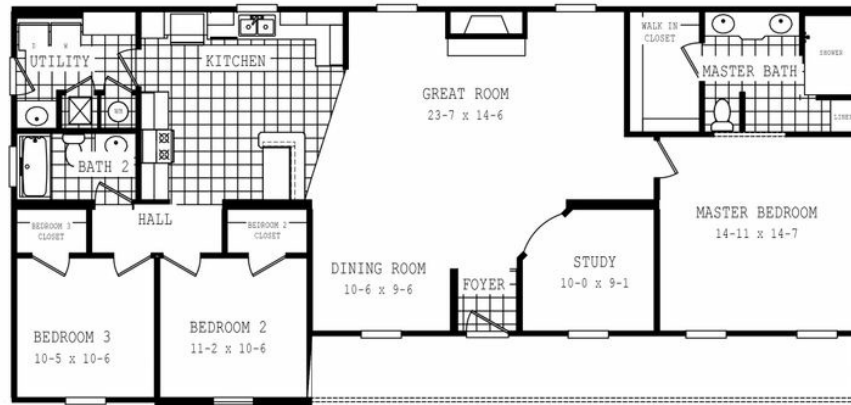

## 2909 HERITAGE Model number:

**3 beds • 2 baths • 1691 sq.ft. • 32' width • 64' depth**

Our home building facilities invest in continuous product and process improvements. Plans, dimensions, features, materials, specifications and availability are subject to change without notice or obligation. Renderings and floor plans are representative likenesses of our homes and may differ from the actual homes. We invite you to tour a Home Center near you and inspect the highest value in quality housing available or call (704) 528-7960 to speak with a Home Consultant. Copyright 2017, CMH. All rights reserved.