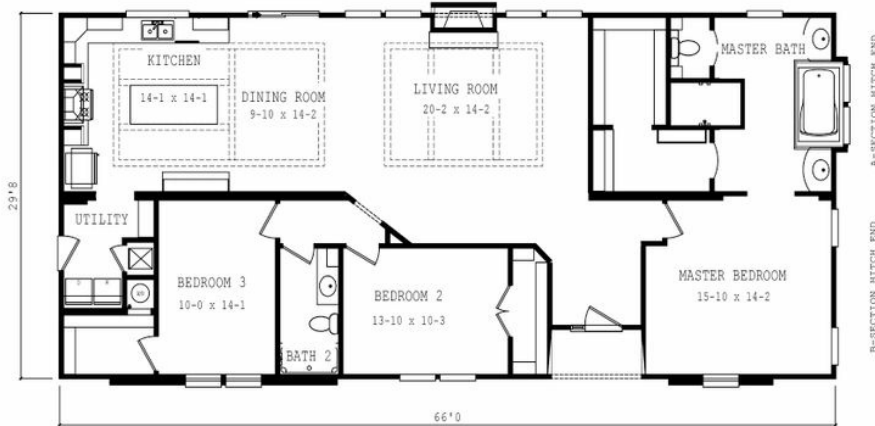

2083 HERITAGE

2083 HERITAGE Model number:

3 beds • 2 baths • 1958 sq.ft. • 32' width • 66' depth

Our home building facilities invest in continuous product and process improvements. Plans, dimensions, features, materials, specifications and availability are subject to change without notice or obligation. Renderings and floor plans are representative likenesses of our homes and may differ from the actual homes. We invite you to tour a Home Center near you and inspect the highest value in quality housing available or call (704) 528-7960 to speak with a Home Consultant. Copyright 2017, CMH. All rights reserved.

2083 HERITAGE Model number:

3 beds • 2 baths • 1958 sq.ft. • 32' width • 66' depth

Our home building facilities invest in continuous product and process improvements. Plans, dimensions, features, materials, specifications and availability are subject to change without notice or obligation. Renderings and floor plans are representative likenesses of our homes and may differ from the actual homes. We invite you to tour a Home Center near you and inspect the highest value in quality housing available or call (704) 528-7960 to speak with a Home Consultant. Copyright 2017, CMH. All rights reserved.