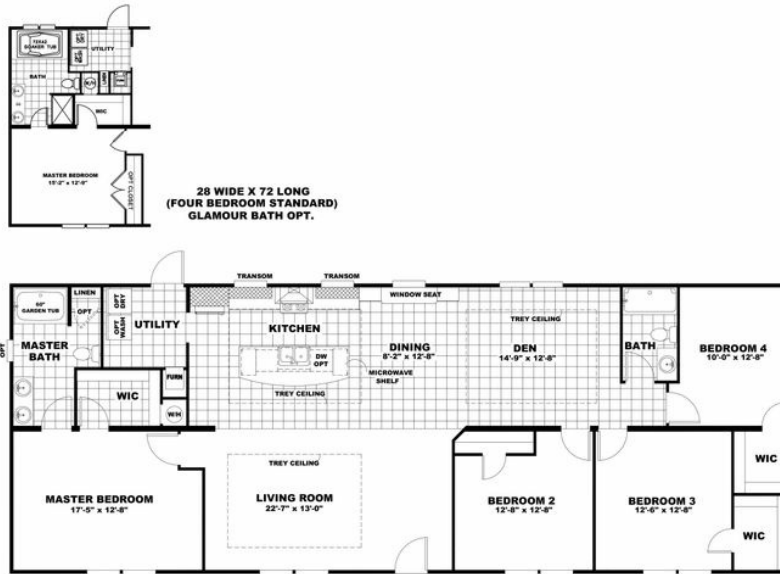

THE TUSCANY

THE TUSCANY Model number: 58SCS28724AH18
4 beds • 2 baths • 2016 sq.ft. • 28' width • 72' depth

Our home building facilities invest in continuous product and process improvements. Plans, dimensions, features, materials, specifications and availability are subject to change without notice or obligation. Renderings and floor plans are representative likenesses of our homes and may differ from the actual homes. We invite you to tour a Home Center near you and inspect the highest value in quality housing available or call (704) 528-7960 to speak with a Home Consultant. Copyright 2017, CMH. All rights reserved.

THE TUSCANY Model number: 58SCS28724AH18

4 beds • 2 baths • 2016 sq.ft. • 28' width • 72' depth

Our home building facilities invest in continuous product and process improvements. Plans, dimensions, features, materials, specifications and availability are subject to change without notice or obligation. Renderings and floor plans are representative likenesses of our homes and may differ from the actual homes. We invite you to tour a Home Center near you and inspect the highest value in quality housing available or call (704) 528-7960 to speak with a Home Consultant. Copyright 2017, CMH. All rights reserved.