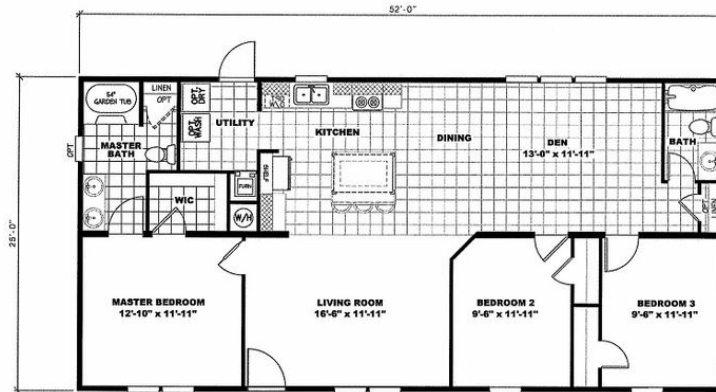

2551 52X25 CK3+2 TPS MOD

2551 52X25 CK3+2 TPS MOD

Model number: 58TPS25523BM19

3 beds • 2 baths • 1300 sq.ft. • 25' width • 52' depth

Our home building facilities invest in continuous product and process improvements. Plans, dimensions, features, materials, specifications and availability are subject to change without notice or obligation. Renderings and floor plans are representative likenesses of our homes and may differ from the actual homes. We invite you to tour a Home Center near you and inspect the highest value in quality housing available or call (704) 528-7960 to speak with a Home Consultant. Copyright 2017, CMH. All rights reserved.

2551 52X25 CK3+2 TPS MOD

Model number: 58TPS25523BM19

3 beds • 2 baths • 1300 sq.ft. • 25' width • 52' depth

Our home building facilities invest in continuous product and process improvements. Plans, dimensions, features, materials, specifications and availability are subject to change without notice or obligation. Renderings and floor plans are representative likenesses of our homes and may differ from the actual homes. We invite you to tour a Home Center near you and inspect the highest value in quality housing available or call (704) 528-7960 to speak with a Home Consultant. Copyright 2017, CMH. All rights reserved.