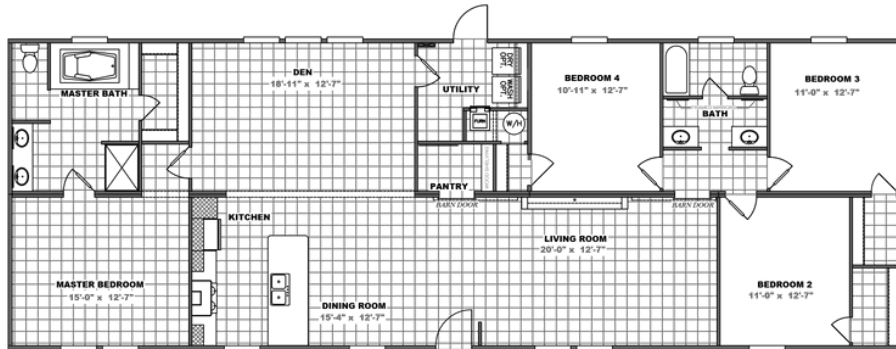

THE BREEZE II

THE BREEZE II Model number: 57SSP28764SH18

4 beds • 2 baths • 2128 sq.ft. • 28' width • 76' depth

Our home building facilities invest in continuous product and process improvements. Plans, dimensions, features, materials, specifications and availability are subject to change without notice or obligation. Renderings and floor plans are representative likenesses of our homes and may differ from the actual homes. We invite you to tour a Home Center near you and inspect the highest value in quality housing available or call (704) 528-7960 to speak with a Home Consultant. Copyright 2017, CMH. All rights reserved.

THE BREEZE II Model number: 57SSP28764SH18

4 beds • 2 baths • 2128 sq.ft. • 28' width • 76' depth

Our home building facilities invest in continuous product and process improvements. Plans, dimensions, features, materials, specifications and availability are subject to change without notice or obligation. Renderings and floor plans are representative likenesses of our homes and may differ from the actual homes. We invite you to tour a Home Center near you and inspect the highest value in quality housing available or call (704) 528-7960 to speak with a Home Consultant. Copyright 2017, CMH. All rights reserved.