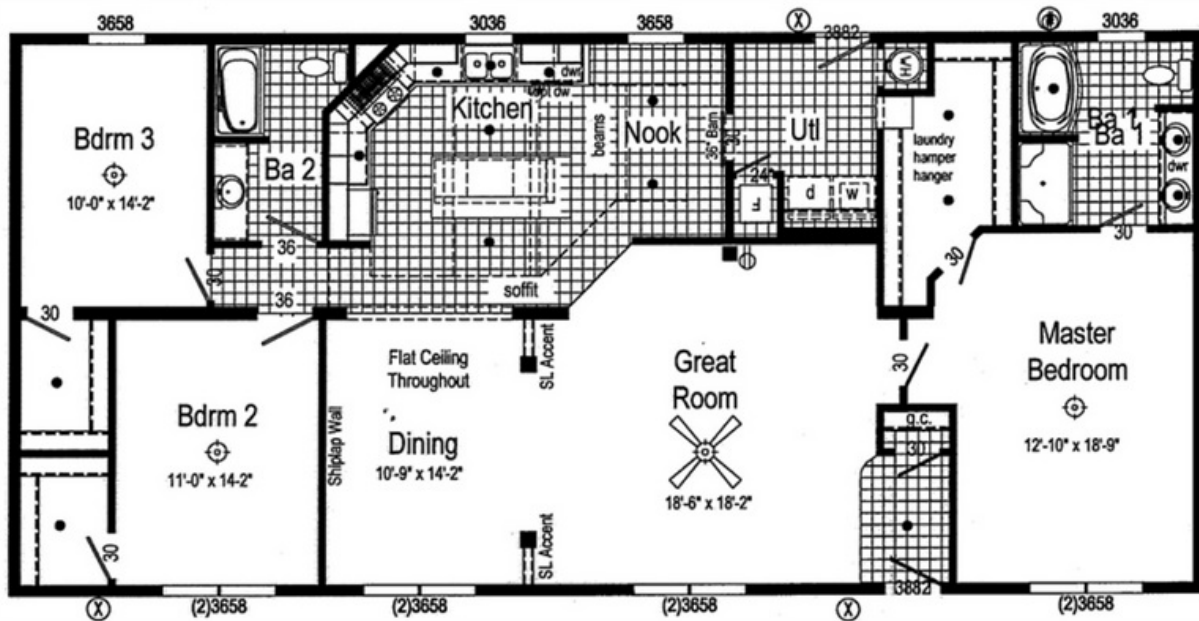

# The Breckenridge

**The Breckenridge** Model number: B28644A9  
**3 beds • 2 baths • 1792 sq.ft. • 28' width • 64' depth**

Our home building facilities invest in continuous product and process improvements. Plans, dimensions, features, materials, specifications and availability are subject to change without notice or obligation. Renderings and floor plans are representative likenesses of our homes and may differ from the actual homes. We invite you to tour a Home Center near you and inspect the highest value in quality housing available or call (704) 528-7960 to speak with a Home Consultant. Copyright 2017, CMH. All rights reserved.

## The Breckenridge

Model number: B28644A9

3 beds • 2 baths • 1792 sq.ft. • 28' width • 64' depth

Our home building facilities invest in continuous product and process improvements. Plans, dimensions, features, materials, specifications and availability are subject to change without notice or obligation. Renderings and floor plans are representative likenesses of our homes and may differ from the actual homes. We invite you to tour a Home Center near you and inspect the highest value in quality housing available or call (704) 528-7960 to speak with a Home Consultant. Copyright 2017, CMH. All rights reserved.